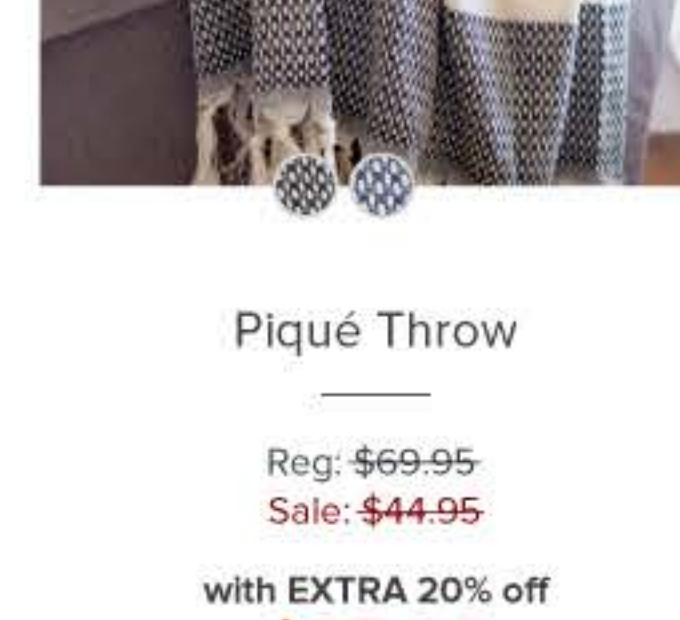

Piqué Throw

Reg: $69.95

Sale: ~~$44.95~~

with EXTRA 20% off

$35.96

[SHOP NOW](#)

Use Promo Code **SUMMER**

Extra
20% off